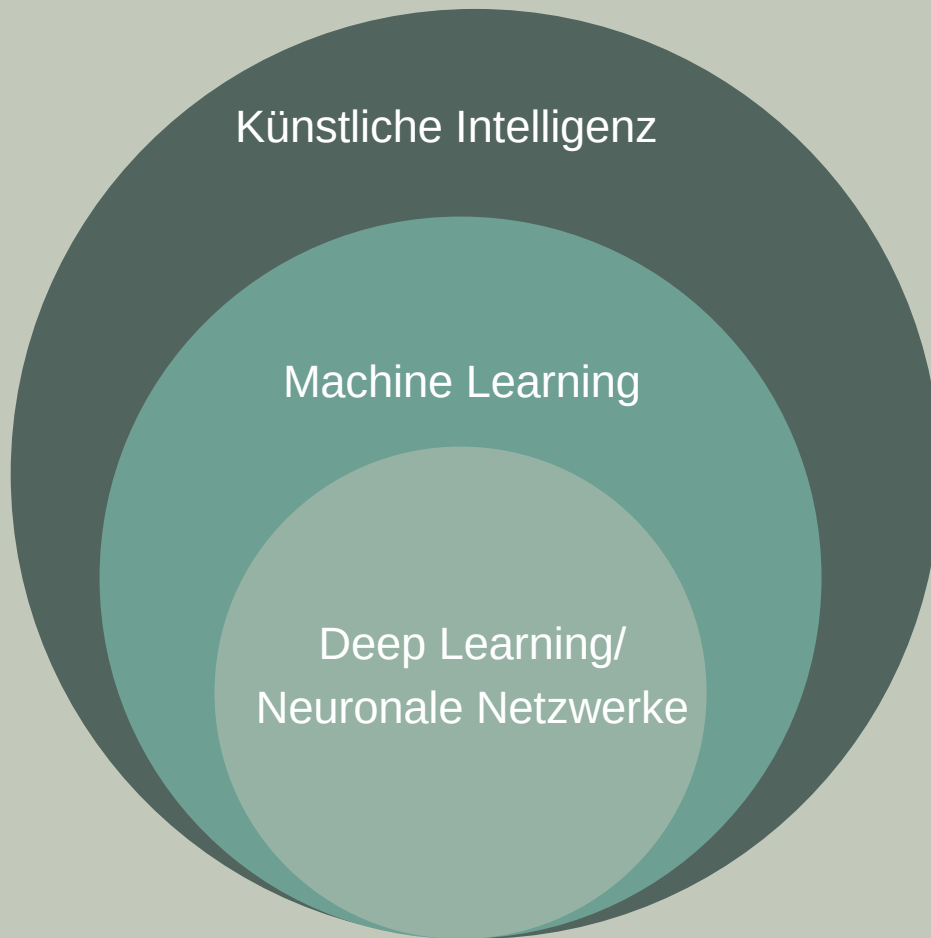

KÜNSTLICHE INTELLIGENZ

Sämtliche Technologien zur Nachahmung menschlichen Verhaltens

Maschinen lernen mit Hilfe von großen Datenmengen selbständig Aufgaben zu lösen

Maschinen trainieren sich durch den Einsatz mehrschichtiger neuronaler Netzwerke selbst